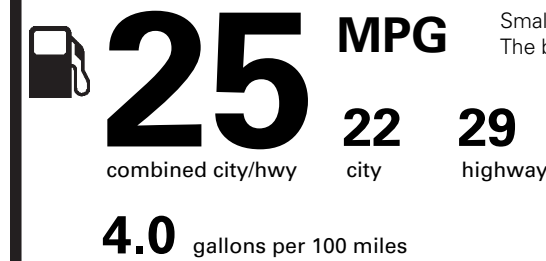

(MSRP)

PRICE INFORMATION

BASE PRICE	\$42,630.00
TOTAL OPTIONS/OTHER	4,325.00
TOTAL VEHICLE & OPTIONS/OTHER	46,955.00
DESTINATION & DELIVERY	995.00

(MSRP)

RAMP ONE	CL34	CONVOY	<p>Whether you decide to lease or finance your vehicle, you'll find the choices that are right for you. See your Lincoln Dealer for details or visit www.lincolnafcs.com.</p>
RAMP TWO	ITEM #: 67-S001 O/T 2		
<p>This label is affixed pursuant to the Federal Automobile Information Disclosure Act. Gasoline, License, and Title Fees, State and Local taxes are not included. Dealer installed options or accessories are not included unless listed above.</p>			<p>KL271 N RD 2X 015 000387 11 27 19</p>

TOTAL MSRP \$47,950.00

EPA DOT Fuel Economy and Environment

Gasoline Vehicle

Fuel Economy

Small SUVs range from 18 to 120 MPG. The best vehicle rates 136 MPGe.

You spend \$500 more in fuel costs over 5 years compared to the average new vehicle.